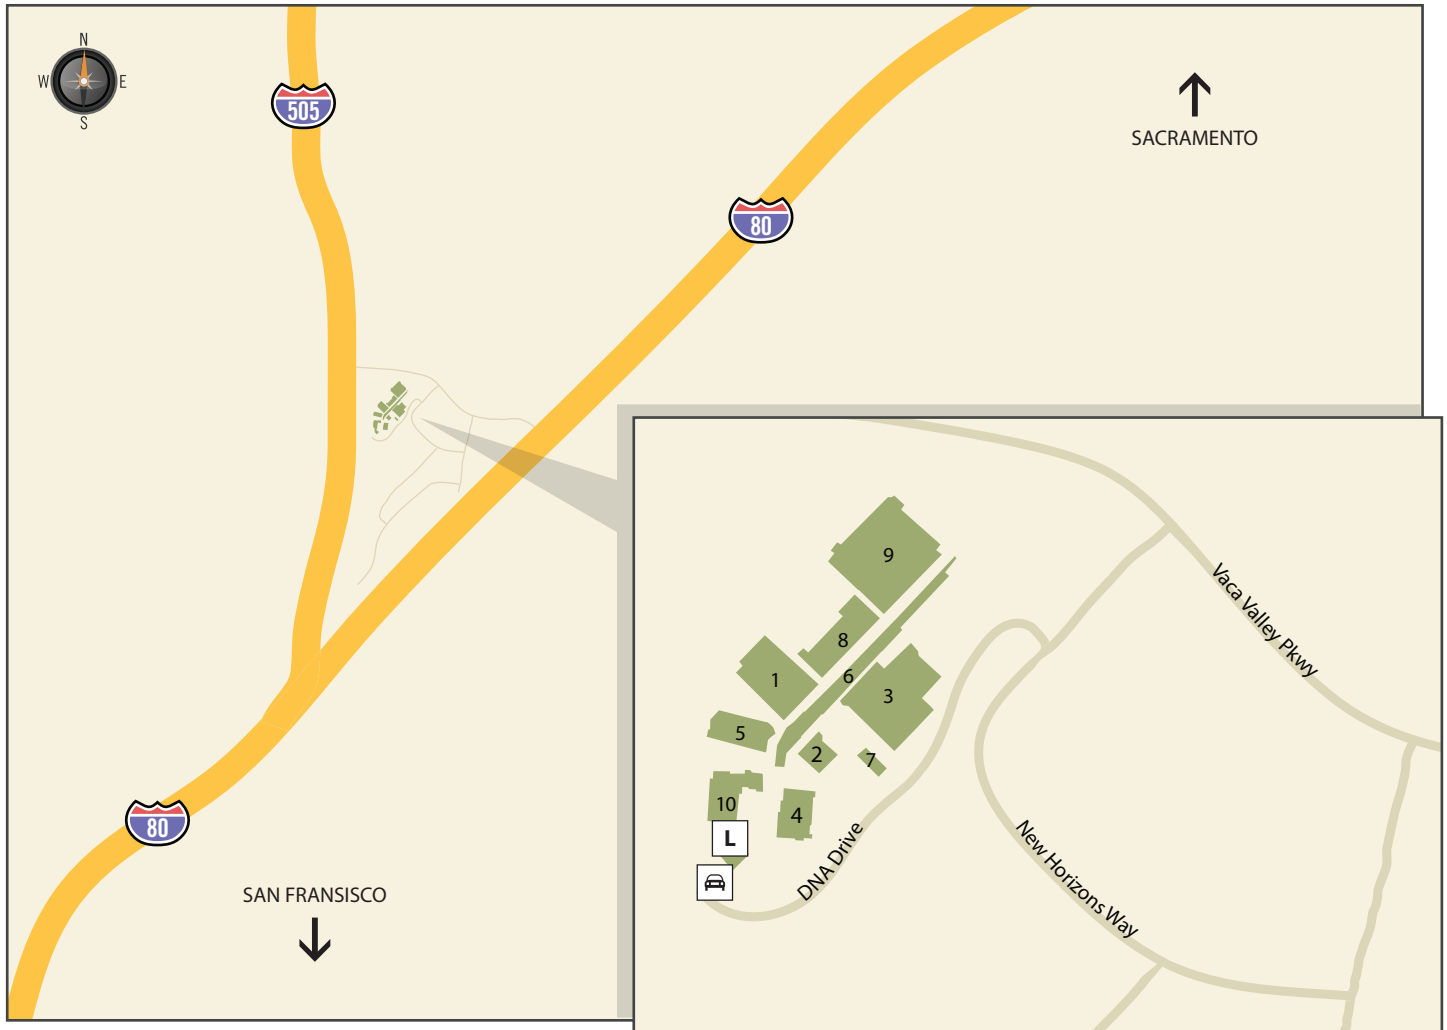

### From San Francisco:

- Take Hwy. 101 North, cross the Bay Bridge
- Take Interstate 80 East, towards Sacramento
- Head North for approximately 50 miles
- When you reach Vacaville, take Hwy. 505 Winters
- Exit at Vaca Valley Parkway
- Make a right at the first stop sign
- Genentech is on your immediate right

### From Sacramento:

- Take Interstate 80 West, towards San Francisco
- Exit at Leisure Town Road/Vaca Valley Parkway
- Turn right onto Vaca Valley Parkway
- Turn left on New Horizons Way
- Genentech is on the right

Proceed to a  visitor parking lot and register at a lobby (  shown above).